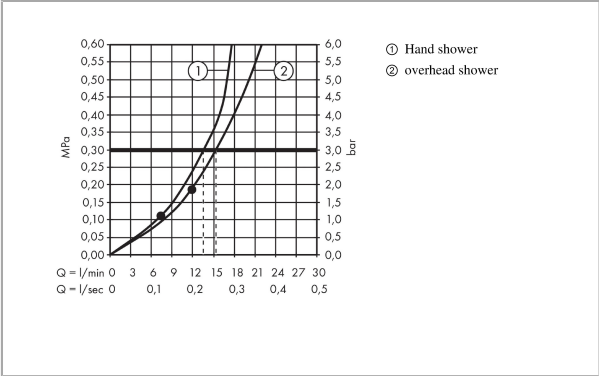

Crometta E

Showerpipe 240 1jet with thermostat

Surfaces: **Chrome** Article Number: **27271000**

Description

product features

- consists of: overhead shower, hand shower, shower thermostat, shower hose, slider
- slide inclination angle can be adjusted by 45°
- overhead shower Crometta E 240
- shower head size: 240 x 240 mm
- overhead shower angle adjustable
- spray type: Rain
- flow rate Rain spray (at 0.3 MPa): 15 l/min
- operating pressure: min. 0.18 MPa/max. 1.0 MPa
- fully chrome-plated spray disc
- shower arm length: 350 mm
- thermostat Ecostat 1001 CL
- safety lock at 40° C
- adjustable hot water limitation
- outlets controlled via turning handle
- installation type: exposed installation
- height-adjustable hand shower holder

Technology

Product image

Scale drawing

Crometta E
Showerpipe 240 1jet with thermostat
Surfaces: **Chrome** Article Number: **27271000**

Flowchart

Crometta E
Showerpipe 240 1jet with thermostat
 Surfaces: **Chrome** Article Number: **27271000**