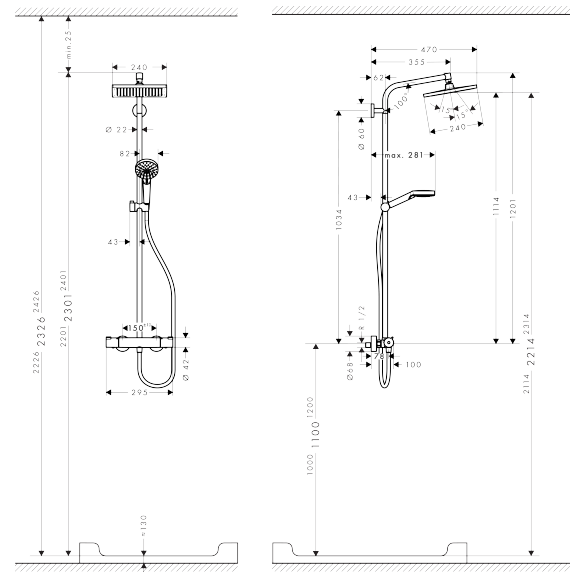

Crometta E

Showerpipe 240 1jet with thermostat

Surfaces: **Chrome** Article Number: **27271000**

Description

product features

- consists of: overhead shower, hand shower, shower thermostat, shower hose, slider
- slide inclination angle can be adjusted by 45°
- overhead shower Crometta E 240
- shower head size: 240 x 240 mm
- overhead shower angle adjustable
- spray type: Rain
- flow rate Rain spray (at 0.3 MPa): 15 l/min
- operating pressure: min. 0.18 MPa/max. 1.0 MPa
- fully chrome-plated spray disc
- shower arm length: 350 mm
- thermostat Ecostat 1001 CL
- safety lock at 40° C
- adjustable hot water limitation
- outlets controlled via turning handle
- installation type: exposed installation
- height-adjustable hand shower holder

Technology

Product image

Scale drawing

Crometta E
Showerpipe 240 1jet with thermostat
Surfaces: **Chrome** Article Number: **27271000**

Flowchart

Crometta E
Showerpipe 240 1jet with thermostat
 Surfaces: **Chrome** Article Number: **27271000**